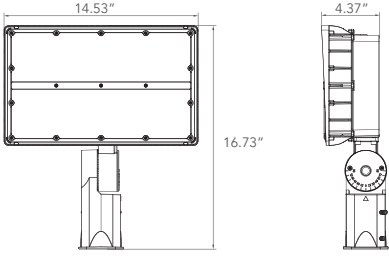

Dimension

Item	Width	Length	Height	Weight
Floodlight (135W) w/ Slipfitter Mount	4.37"	14.53"	16.73"	14.171 lb
Floodlight (135W) w/ Trunnion Mount	4.37"	14.53"	12.56"	13.431 lb
Floodlight (200W) w/ Slipfitter Mount	4.37"	14.53"	16.73"	14.146 lb
Floodlight (200W) w/ Trunnion Mount	4.37"	14.53"	12.56"	14.405 lb

Slipfitter Mount